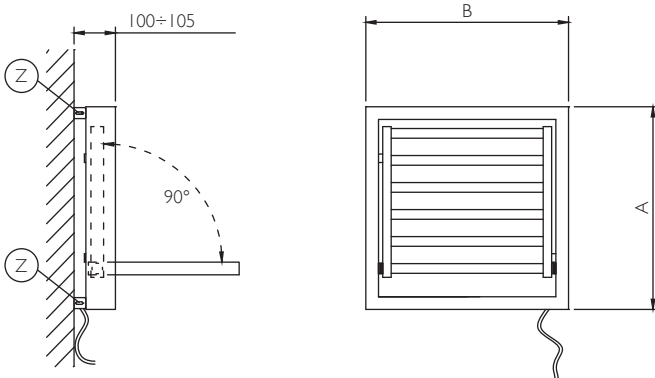

Wall fastening system

Befestigungssysteme an der Wand
 Systèmes d'installation murale
 Sistemas de fijación a la pared

Radiator body dimensions

Größe des Heizkörpers
 Dimensions du corps chauffant
 Dimensiones del cuerpo calefactor

Switch "on - off"

Schalter "on - off"
 Interrupteur "on - off"
 Interruptor "on - off"

Measures in mm
 Abmessungen in mm
 Mesures en mm
 Medidas en mm

technical-commercial notes

THE PRICES INCLUDE: fastenings same shade.
 CUSTOMIZATION AVAILABLE WITH SURCHARGE: Ral Colors at choice.
 "Chrome" versions not available.
 Cable length 1 mt. with "schuko" plug.
 PTC Resistance.