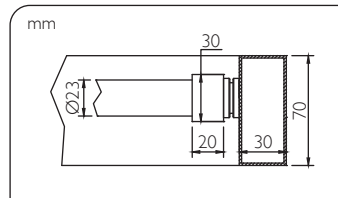

Wall fastening system

Befestigungssysteme an der Wand
 Systèmes d'installation murale
 Sistemas de fijación a la pared

Radiator body dimensions

Größe des Heizkörpers
 Dimensions du corps chauffant
 Dimensiones del cuerpo calefactor

Switch "on - off"

Schalter "on - off"
 Interrupteur "on - off"
 Interruptor "on - off"

Measures in mm
 Abmessungen in mm
 Mesures en mm
 Medidas en mm

technical-commercial notes

THE PRICES INCLUDE: fastenings same shade.
 CUSTOMIZATION AVAILABLE WITH SURCHARGE: Ral Colors at choice.
 "Chrome" versions not available.
 Cable length 1 mt. with "schuko" plug.
 PTC Resistance.