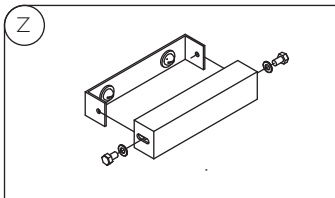

Wall fastening system

Befestigungssysteme an der Wand
 Systèmes d'installation murale
 Sistemas de fijación a la pared

Radiator body dimensions

Größe des Heizkörpers
 Dimensions du corps chauffant
 Dimensiones del cuerpo calefactor

Switch "on - off"

Schalter "on - off"
 Interrupteur "on - off"
 Interruptor "on - off"

Measures in mm
 Abmessungen in mm
 Mesures en mm
 Medidas en mm

technical-commercial notes

THE PRICES INCLUDE: fastenings same shade.
 CUSTOMIZATION AVAILABLE WITH SURCHARGE: Ral Colors at choice.
 "Chrome" versions not available.
 Cable length 1 mt. with "schuko" plug.
 PTC Resistance.