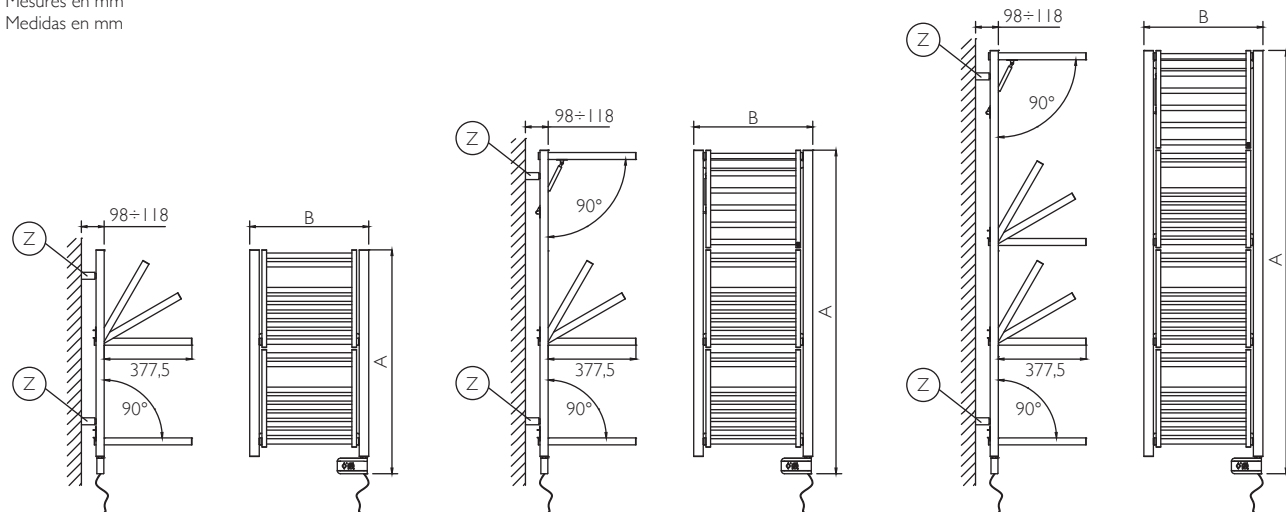

accessories

Accessory **D** available for this item - on page 361
Für diesen Artikel ist **D** Zubehör erhältlich - siehe Seite 361
Pour ce modèle est disponibles l'accessoire **D** - voir à la pag. 361
Para este artículo está disponible el accesorio **D** - ver pag. 361

technical-commercial notes

THE PRICES INCLUDE: 4 fastenings with adjustable depth and height.
Digital thermostat and fastenings: white for "9010" version,
chrome for "Chrome" & "Colors" versions.
CUSTOMIZATION AVAILABLE WITH SURCHARGE: Ral Colors at choice.
Cable length 0,7 mt with EUROPLUG.
The top panel is heated in an optimal way when opened.
Isolation Class II - IP44 Protection

IM PREIS ENTHALTEN: 4 Halterungen, tiefen- und höhenverstellbar.
Digitaler Chronothermostat und Befestigung: Weiss für die Version "9010",
chromados für die Versionen "Chrome" und "Colors".
IN OPTION GEGEN AUFPREIS: RAL-Farbtöne nach Wunsch.
Cable length 0,7 mt with EUROPLUG.
Klappenelement optimal beheizt.
Schutzklasse II - Schutzart IP44

LES PRIX COMPRENNENT: 4 fixations réglables en hauteur et en profondeur.
Chrono thermostat digitale et fixations: blancs pour version "9010",
chromés pour versions "Chrome" & "Colors".
PERSONALISATIONS DISPONIBLES AVEC SUPPLEMENT: couleurs Ral á la choix.
Longueur du câble 0,7 m avec EUROPLUG.
Le panneau supérieur est chauffé de manière optimale lorsqu'il est ouvert.
Isolation Classe II - Protection IP44

LOS PRECIOS INCLUYEN: 4 fijaciones regulables en altura y profundidad.
Termostato digital y fijaciones: blancos para la versión "9010",
cromados para las versiones "Chrome" y "Colors".
PERSONALIZACIONES DISPONIBLES CON RÉCARGO: colores Ral para elección.
Longitud del cable 0,7 mt con EUROPLUG.
El panel superior se calienta de manera óptima cuando abierto.
Aislamiento Clase II - Protección IP44