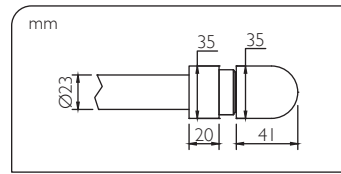

Wall fastening system

Befestigungssysteme an der Wand
Systèmes d'installation murale
Sistemas de fijación a la pared

Radiator body dimensions

Größe des Heizkörpers
Dimensions du corps chauffant
Dimensiones del cuerpo calefactor

technical-commercial notes

THE PRICES INCLUDE: 4 fastenings with adjustable depth and height.
Digital thermostat and fastenings: white for "9010" version,
chrome for "Chrome" & "Colors" versions.
CUSTOMIZATION AVAILABLE WITH SURCHARGE: Ral Colors at choice.
Cable length 0,7 mt with EUROPLUG.
The top panel is heated in an optimal way when opened.
Isolation Class II - IP44 Protection