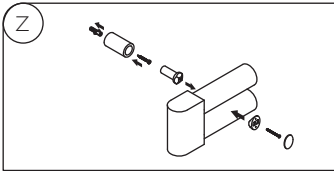

technical-commercial notes & prices

electro

A B		W&C	9010	Colors "pastels"	Colors "specials"	Chrome	Chrome
mm	mm	W	Cod.	Cod.	Cod.	W	Cod.
770	500	300	BAEP069050FB	BAEP069050FS	BAEP069050FS	-	-
992	500	500	BAEP092050FB	BAEP092050FS	BAEP092050FS	300	BAEP092050FC
1251	500	750	BAEP120050FB	BAEP120050FS	BAEP120050FS	500	BAEP120050FC
1880	500	1000	BAEP180050FB	BAEP180050FS	BAEP180050FS	750	BAEP180050FC

For version with Europlug, replace the character "F" in the code with "T". - Für die Version mit Europlug ändern im Kodex den Buchstabe "F" mit "T".

Pour la version avec Europlug, remplacer le caractère "F" du code par "T". - Para versión con Europlug, reemplazar en el código la letra "F" por la letra "T".

Wall fastening systems

Befestigungssysteme an der Wand
Systèmes d'installation murale
Sistemas de fijación a la pared